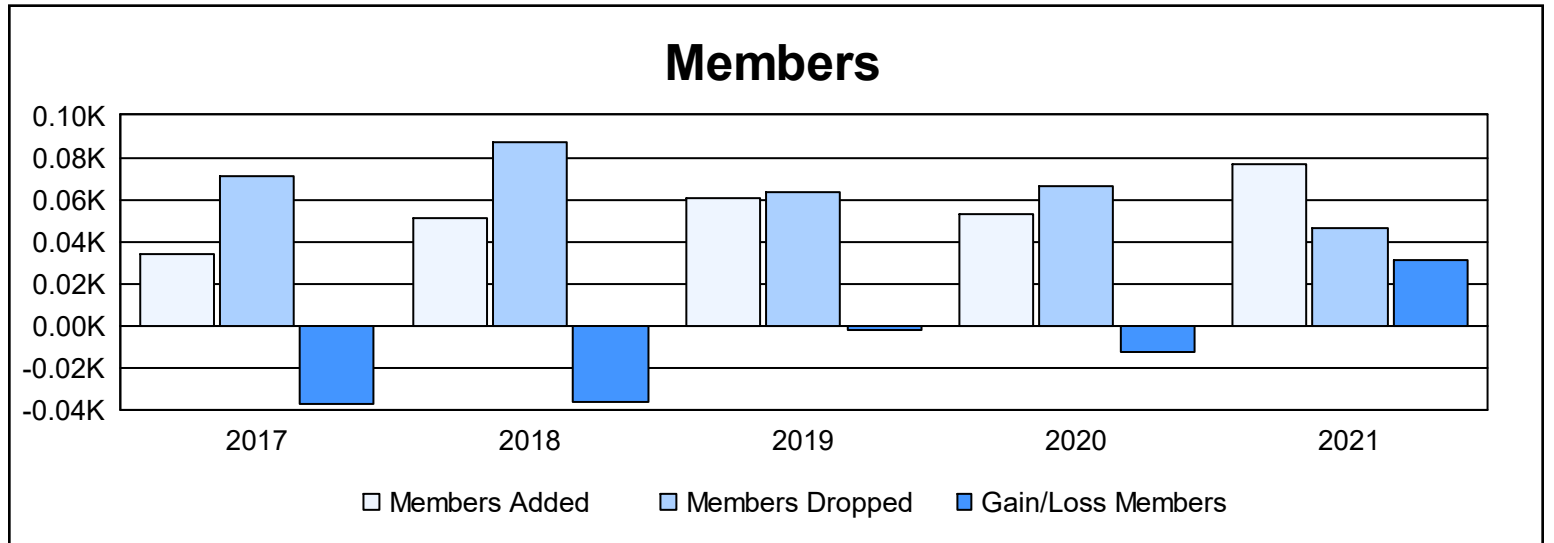

Year	New Clubs	Dropped Clubs	Gain/ Loss Clubs	New Members	Charter Members	Reinstate Members	Transfer Members	Total Member Added	Total Members Dropped	Gain/ Loss Members
2016-2017	0	2	-2	33	1	0	0	34	71	-37
2017-2018	0	1	-1	33	17	1	0	51	87	-36
2018-2019	1	2	-1	41	20	0	0	61	63	-2
2019-2020	0	0	0	49	3	1	0	53	66	-13
2020-2021	1	1	0	45	30	0	2	77	46	31
<b>Average</b>	<b>0</b>	<b>1</b>	<b>-1</b>	<b>40</b>	<b>14</b>	<b>0</b>	<b>0</b>	<b>55</b>	<b>67</b>	<b>-11</b>

### Membership Composition June 2021 Cumulative