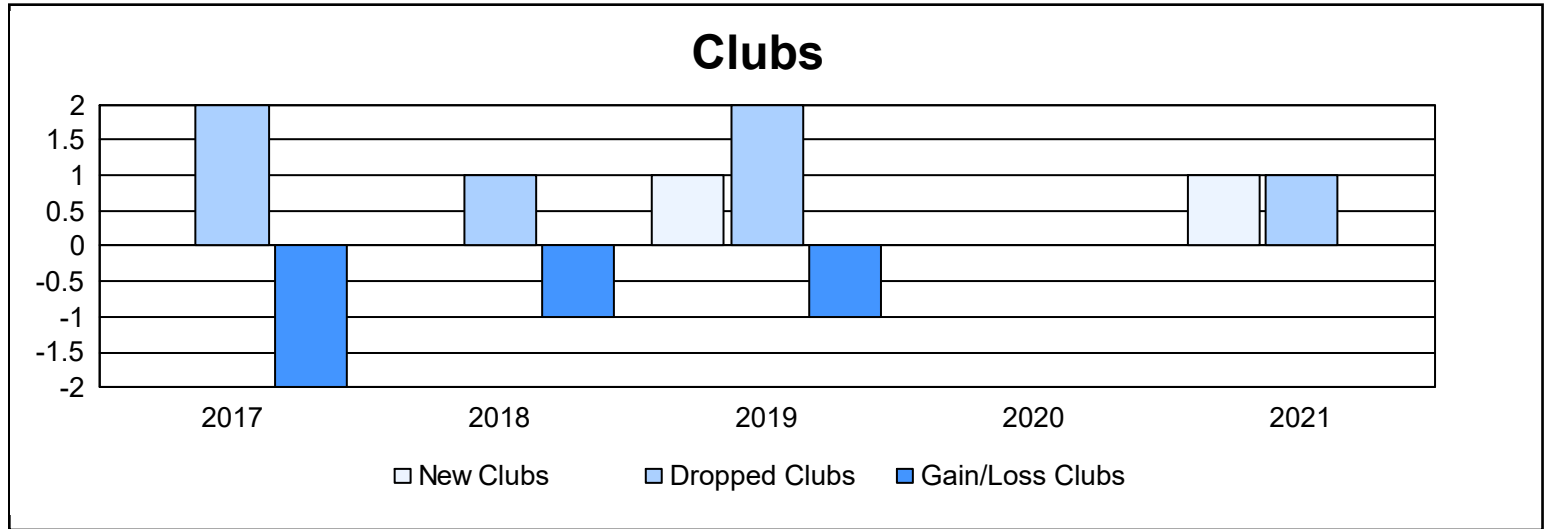

Year	New Clubs	Dropped Clubs	Gain/ Loss Clubs	New Members	Charter Members	Reinstate Members	Transfer Members	Total Member Added	Total Members Dropped	Gain/ Loss Members
2016-2017	0	2	-2	33	1	0	0	34	71	-37
2017-2018	0	1	-1	33	17	1	0	51	87	-36
2018-2019	1	2	-1	41	20	0	0	61	63	-2
2019-2020	0	0	0	49	3	1	0	53	66	-13
2020-2021	1	1	0	45	30	0	2	77	46	31
<b>Average</b>	<b>0</b>	<b>1</b>	<b>-1</b>	<b>40</b>	<b>14</b>	<b>0</b>	<b>0</b>	<b>55</b>	<b>67</b>	<b>-11</b>

### Membership Composition June 2021 Cumulative