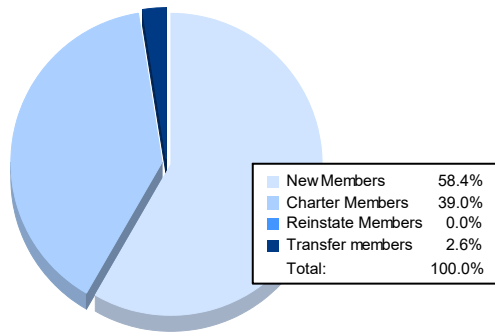

Year	New Clubs	Dropped Clubs	Gain/ Loss Clubs	New Members	Charter Members	Reinstate Members	Transfer Members	Total Member Added	Total Members Dropped	Gain/ Loss Members
2016-2017	0	2	-2	33	1	0	0	34	71	-37
2017-2018	0	1	-1	33	17	1	0	51	87	-36
2018-2019	1	2	-1	41	20	0	0	61	63	-2
2019-2020	0	0	0	49	3	1	0	53	66	-13
2020-2021	1	1	0	45	30	0	2	77	46	31
<b>Average</b>	<b>0</b>	<b>1</b>	<b>-1</b>	<b>40</b>	<b>14</b>	<b>0</b>	<b>0</b>	<b>55</b>	<b>67</b>	<b>-11</b>

### Membership Composition June 2021 Cumulative